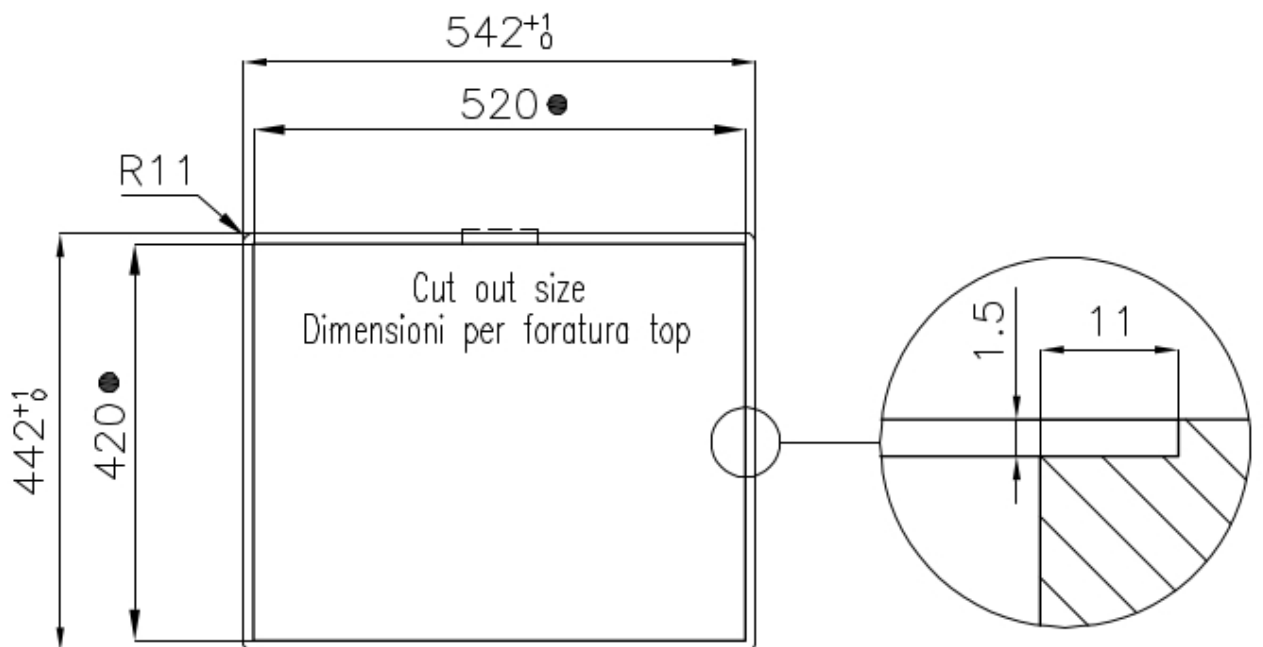

Finish PVD

Coloring Gold

Base 60 cm

Dimensions 540 x 440 mm

Bowl dimension 500 x 400 mm

Width 54 cm

Built-in hole

[View technical data sheet](#)

Small radius

Bowls with squared shapes with a modern design and an increased capacity, for a minimal aesthetics connected with an extreme practicality.

TECHNICAL DATA

Intaglio per il troppo-pieno
Recess for housing the over-flow