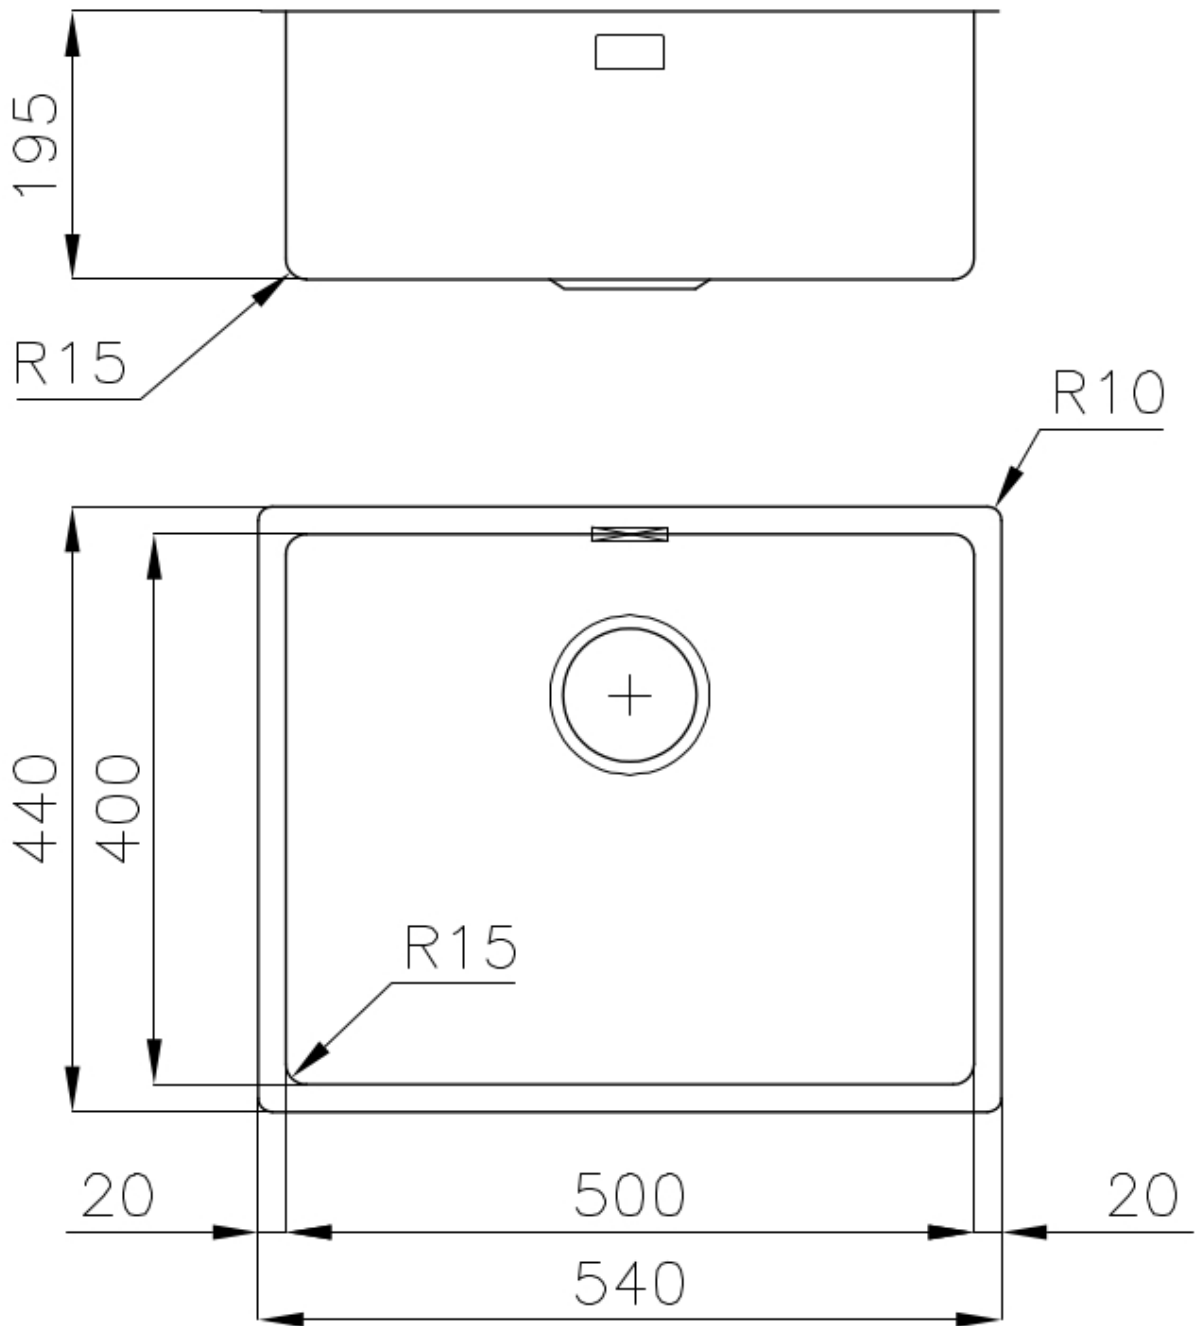

Finish PVD

Coloring Gold

Base 60 cm

Dimensions 540 x 440 mm

Bowl dimension 500 x 400 mm

Width 54 cm

Built-in hole

[View technical data sheet](#)

Waste fitting

3,5" drain

FEATURES

Basket 3,5" waste fitting

The drain is equipped with a large 3.5" drain, with the practical basket cap that prevents the discharge of solid parts.

Gold

The Gold finish is obtained by treating the steel with a physical process called PVD (Physical Vacuum Deposition) which deposits particles of noble metals on the surface. The result is a unique and refined aesthetic effect, and an improvement in the mechanical properties of the steel that is more resistant to shocks and scratches.

High thickness

1mm thick steel. A significant thickness, which guarantees the maximum sturdiness and durability.

Perimetral overflow

The overflow is always a security on the Foster sinks that prevents the overflow of water in case of oversights. The perimeter drain solution improves aesthetics thanks to its square and essential shape.

Small radius

Bowls with squared shapes with a modern design and an increased capacity, for a minimal aesthetics connected with an extreme practicality.

TECHNICAL DATA

Intaglio per il troppo-pieno
Recess for housing the over-flow